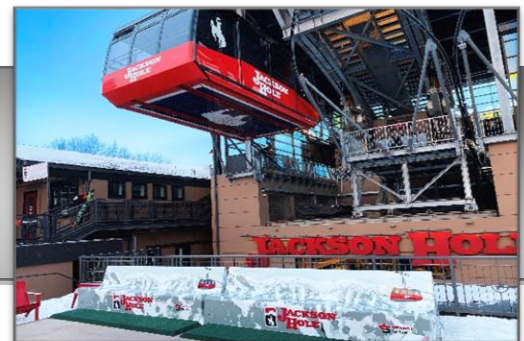

Dragon Seats® also feature pull out, slip resistant heated foot decks and Hot Hats for warming helmets, hats, gloves, boots and other ski equipment.

Dragon Seats® are available in standard white or can be customized with just about any look and feel. The possibilities are endless. Used by skiers, spectators, judges or any other audiences, Dragon Seats® keep people warm, comfortable and on the mountain under any condition, especially extreme conditions.

Dragon Seats® also appear on NCAA and NFL sidelines, including the Super Bowl!

Contact us today and see how Dragon Seats® can help create a unique entertainment venue and increase revenues – upwards of 30% at some resorts!